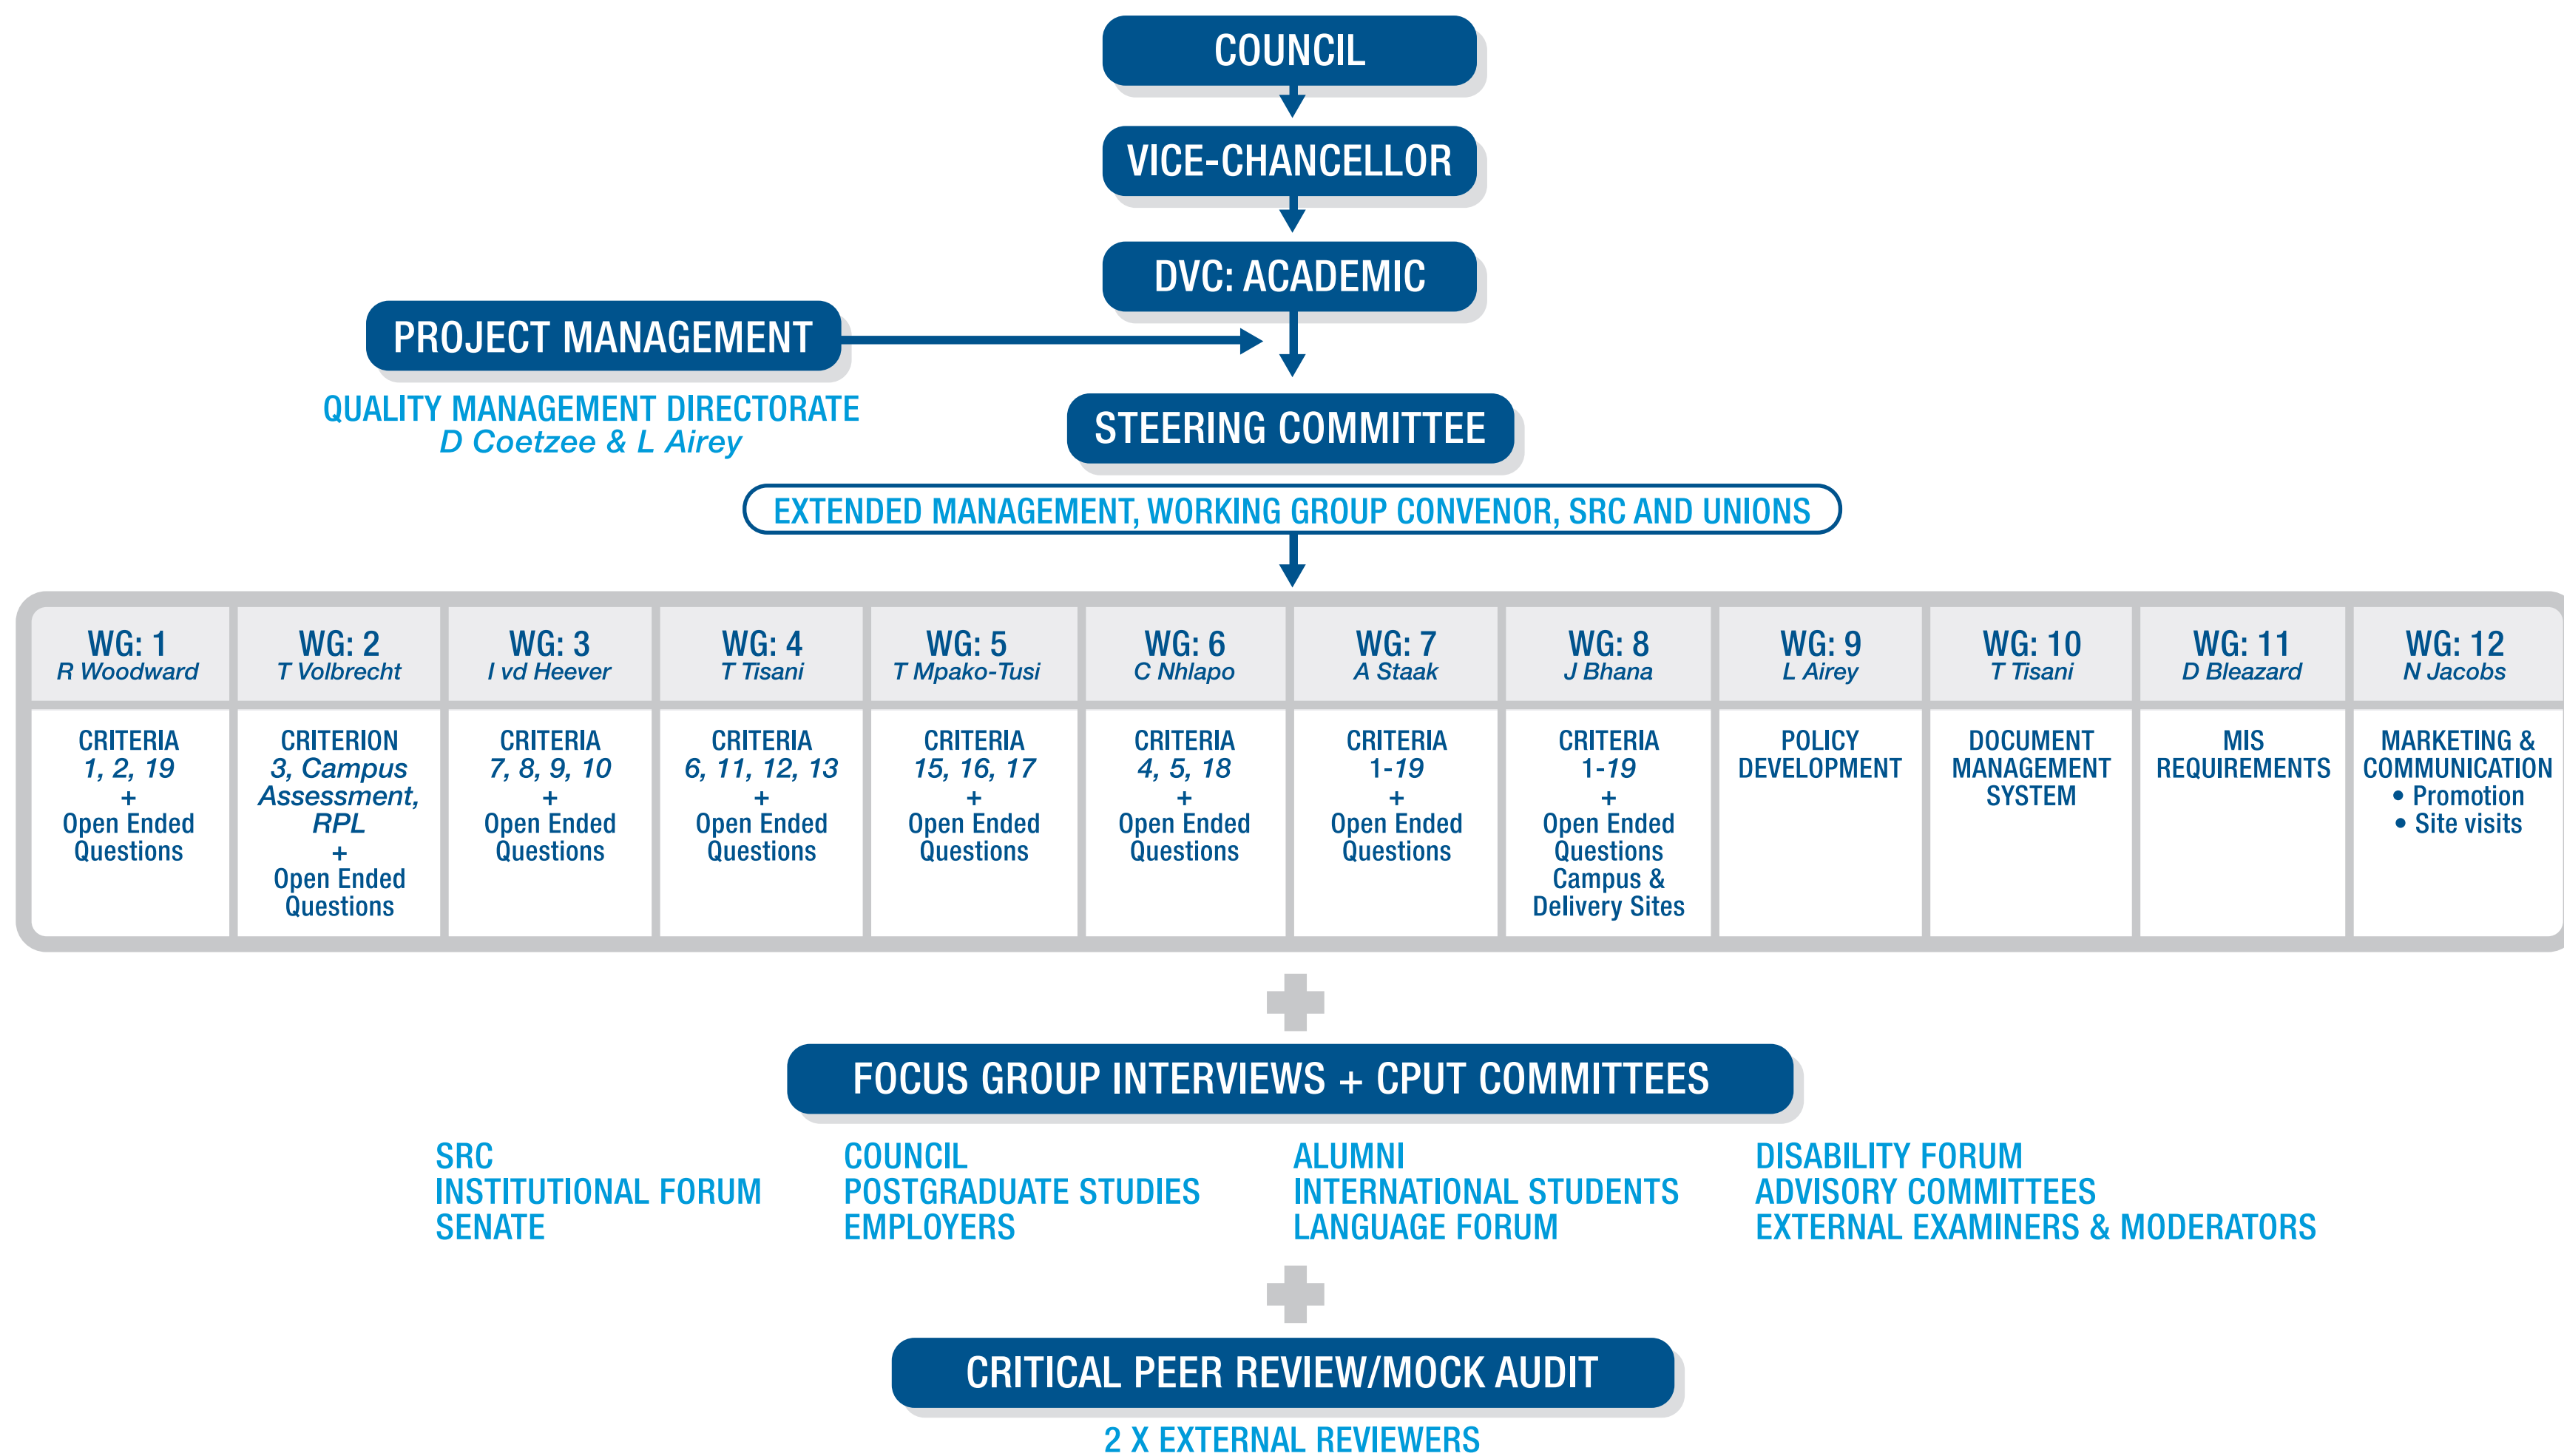

Cape Peninsula University of Technology

CPUT INSTITUTIONAL AUDIT STRUCTURE